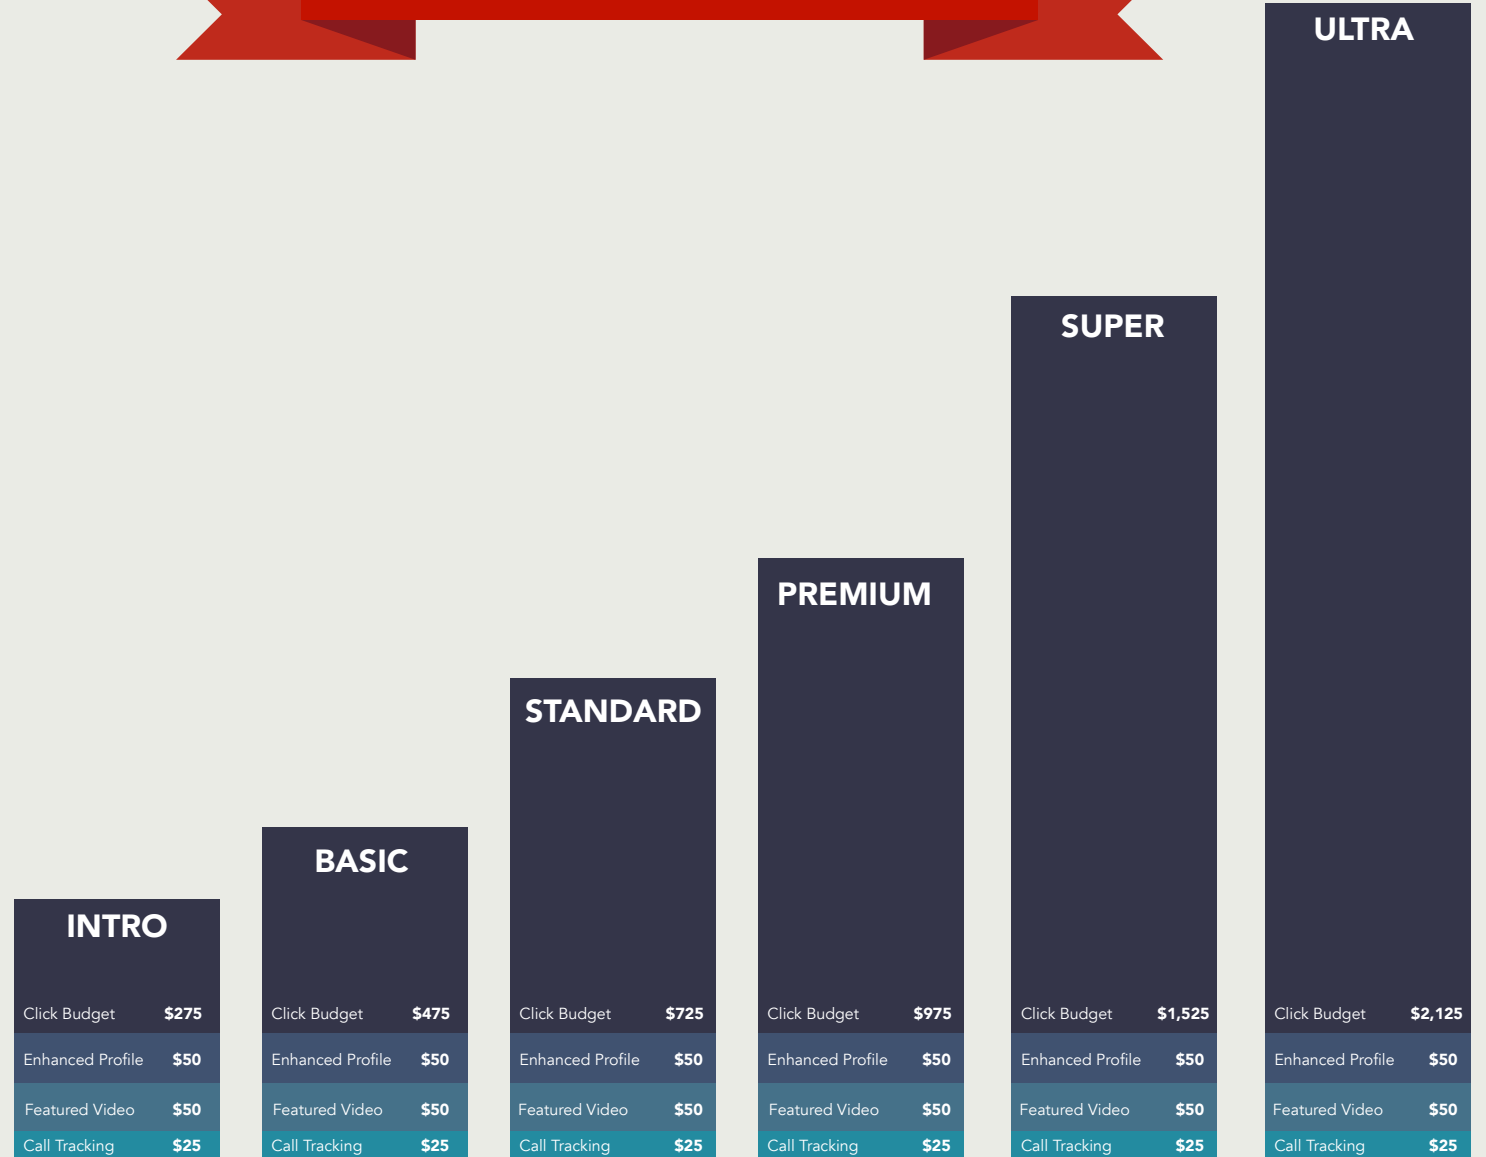

### Includes:

- Professionally produced video showcasing your business
- Displaying video on Yelp business page

Call Tracking: **\$25 / month**

### Includes:

- Tracking of time and length of unique calls

Pricing current as of Q2 2016.  
Packages subject to inventory availability.

# Yelp Advertising Pricing: Packages designed for budgets of all sizes

## 12 MONTH PROGRAM

**TOTAL**

\$400 / month

\$600 / month

\$850 / month

\$1,100 / month

\$1,650 / month

\$2,250 / month